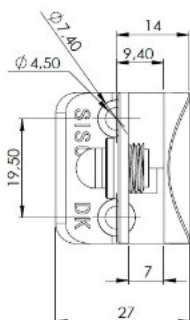

## Description:

Glass Door Hinge "Badge" Centre, R, BLK, F/Narrow Frames, W/ Short Mounting Plate, F/Inset Doors, Thickness 4-5mm, 1 ABS, Screw W/PVC Tip & 1 ABS Screw W/Hard  $\varnothing 5 \times 3,5$ mm ABS Extension,, Catch Made Of ABS Plastic

## Item number:

15.06.227-0

Units	Box	Carton	HS Code	Barcode
Pcs.		240	8302100090	 5704866054744

Glass thickness 4 -5 mm