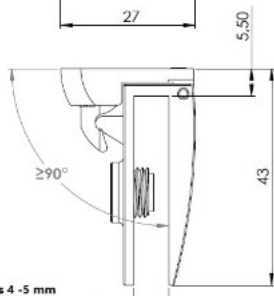

## Description:

Glass Door Hinge "Badge" Centre, R, BLK, F/Narrow Frames, W/ Short Mounting Plate, F/Inset Doors, Thickness 4-5mm, 1 ABS, Screw W/PVC Tip & 1 ABS Screw W/Hard  $\varnothing 5 \times 3,5$ mm ABS Extension,, Catch Made Of ABS Plastic

## Item number:

15.06.227-0

Units	Box	Carton	HS Code	Barcode
Pcs.		240	8302100090	 5704866054744

Glass thickness 4 -5 mm